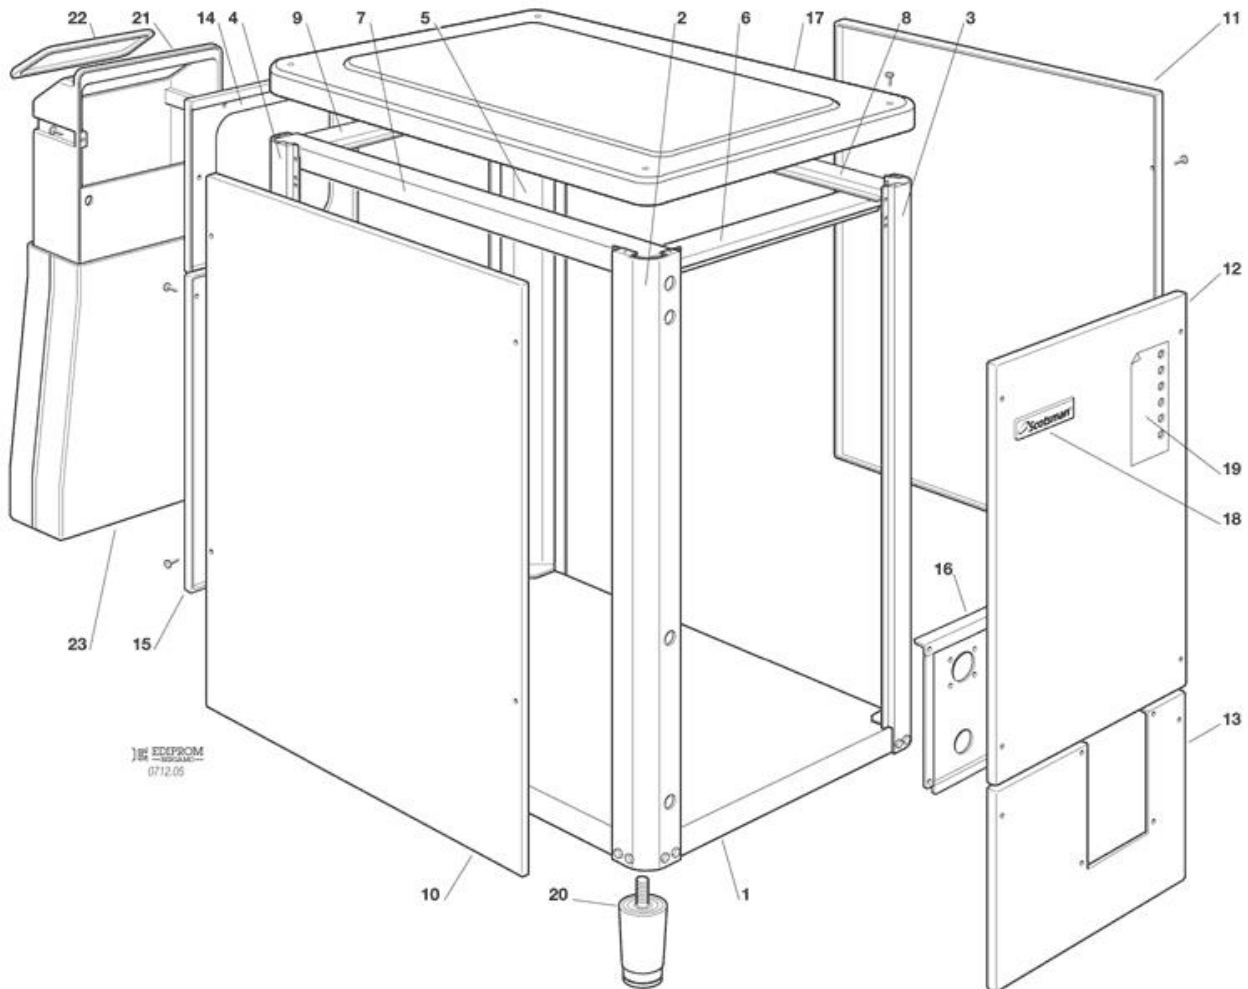

- 1 UNIT PANELS
- 2 REFRIGERANT SYSTEM
- 3 WATER SYSTEM
- 4 FREEZER - GEAR REDUCER
- 5 CONTROL BOX

Pos	Code	Description
0001	781458 00	UNIT BASE
0002	722262 00	UNIT CORNER
0003	722222 00	UNIT CORNER
0004	722222 00	UNIT CORNER
0005	722222 00	UNIT CORNER
0006	702493 00	FRONT TRIM
0007	702496 00	SIDE TRIM
0008	702496 00	SIDE TRIM
0009	702472 00	REAR TRIM
0010	722253 00	SIDE PANEL
0011	722253 00	SIDE PANEL
0012	722252 00	UPPER FRONT PANEL
0013	722254 00	BOTTOM FRONT PANEL
0014	722255 00	UPPER REAR PANEL
0015	722256 00	BOTTOM REAR PANEL
0016	723167 00	HOOK UP PANEL
0017	660868 00	TOP PLASTIC PANEL
0018	650850 00	SCOTSMAN LOGO
0019	650971 00	MONITORING LABEL
0020	650880 00	LEG
0021	660854 02	SPOUT COVER ASSY
0022	660742 00	SPOUT COVER SERVICE PANEL
0023	660855 02	ICE CHUTE

Pos	Code	Description
0001	650517 01	FLARED FITTING
0003	620317 01	HEAT EXCHANGER
0004	620324 02	SIGHT GLASS
0005	620306 07	HOT GAS VALVE BODY
0005	620306 48	COIL - 230/50-60
0006	630117 00	MECH. FILTER
0007	650521 00	FLANGE FITTING
0008	620427 57	EXPANSION VALVE
0009	650740 00	INSULATION
0010	650521 00	FLANGE FITTING
0011	640076 09	GASKET
0012	650521 00	FLANGE FITTING
0013	620454 02	EVAP. PRESSURE REG. VALVE