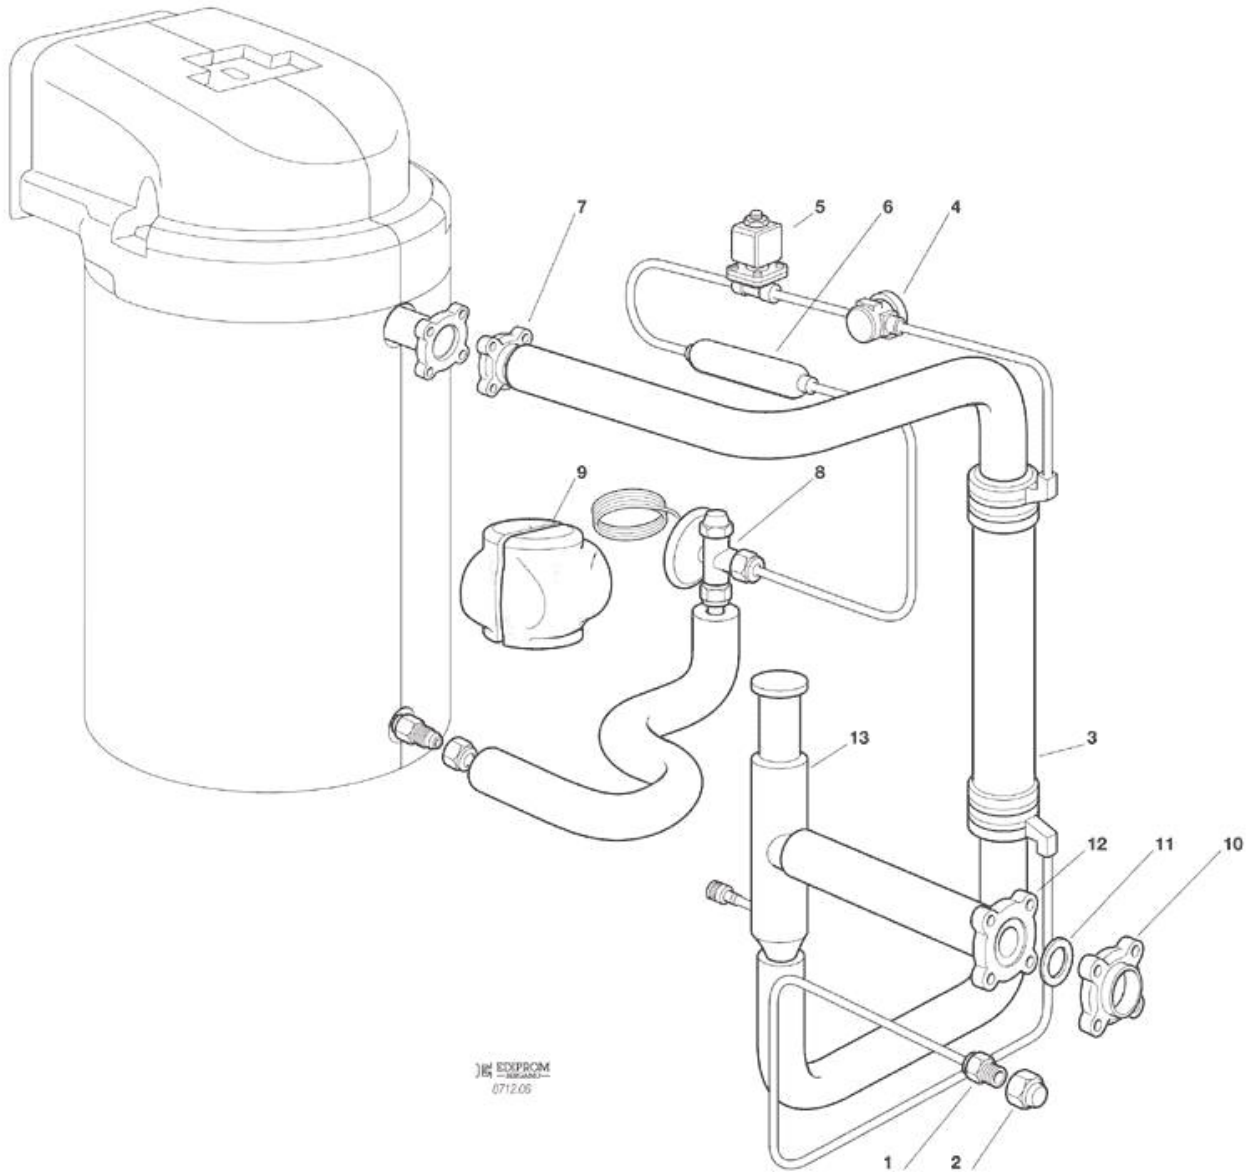

- 1 UNIT PANELS
- 2 REFRIGERANT SYSTEM
- 3 WATER SYSTEM
- 4 FREEZER - GEAR REDUCER
- 5 CONTROL BOX

Pos	Code	Description
0001	781458 00	UNIT BASE
0002	722262 00	UNIT CORNER
0003	722222 00	UNIT CORNER
0004	722222 00	UNIT CORNER
0005	722222 00	UNIT CORNER
0006	702493 00	FRONT TRIM
0007	702496 00	SIDE TRIM
0008	702496 00	SIDE TRIM
0009	702472 00	REAR TRIM
0010	722253 00	SIDE PANEL
0011	722253 00	SIDE PANEL
0012	722252 00	UPPER FRONT PANEL
0013	722254 00	BOTTOM FRONT PANEL
0014	722255 00	UPPER REAR PANEL
0015	722256 00	BOTTOM REAR PANEL
0016	723167 00	HOOK UP PANEL
0017	660868 00	TOP PLASTIC PANEL
0018	650850 00	SCOTSMAN LOGO
0019	650971 00	MONITORING LABEL
0020	650880 00	LEG
0021	660854 02	SPOUT COVER ASSY
0022	660742 00	SPOUT COVER SERVICE PANEL
0023	660855 02	ICE CHUTE

Pos	Code	Description
0001	650517 01	FLARED FITTING
0003	620317 01	HEAT EXCHANGER
0004	620324 02	SIGHT GLASS
0005	620306 07	HOT GAS VALVE BODY
0005	620306 48	COIL - 230/50-60
0006	630117 00	MECH. FILTER
0007	650521 00	FLANGE FITTING
0008	620427 57	EXPANSION VALVE
0009	650740 00	INSULATION
0010	650521 00	FLANGE FITTING
0011	640076 09	GASKET
0012	650521 00	FLANGE FITTING
0013	620454 02	EVAP. PRESSURE REG. VALVE