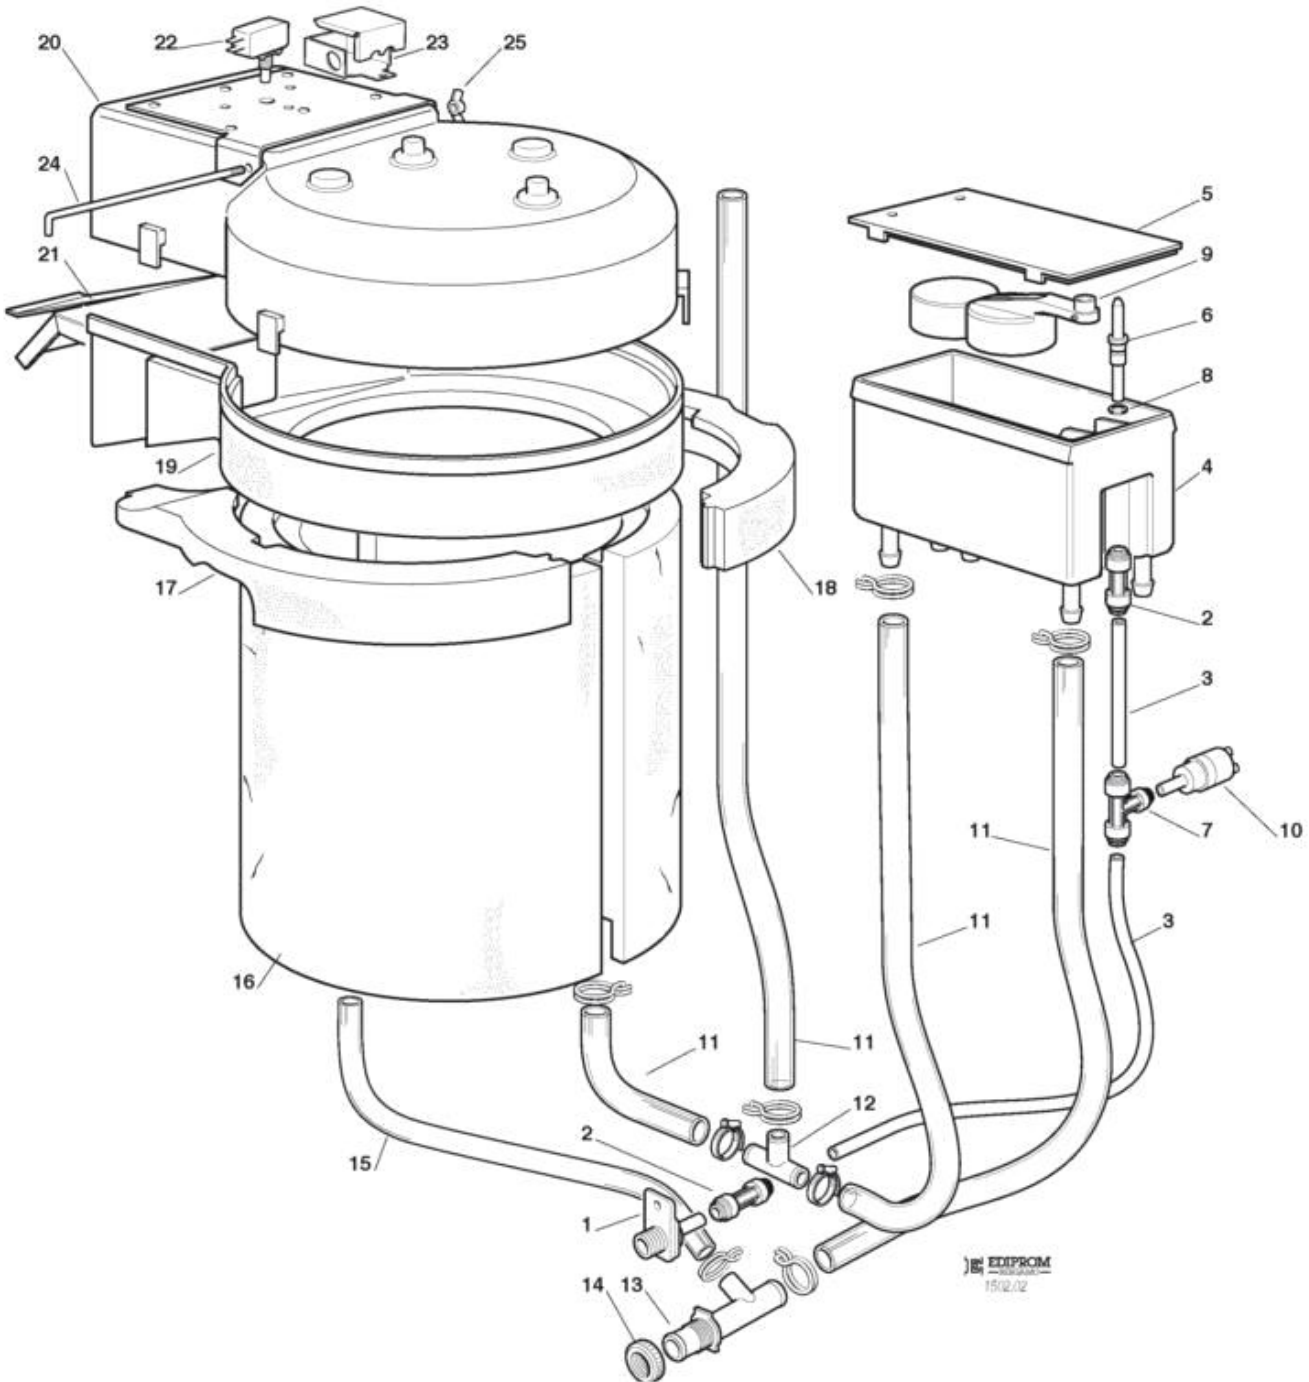

- 1 UNIT PANELS
- 2 REFRIGERANT SYSTEM
- 3 WATER SYSTEM
- 4 FREEZER - GEAR REDUCER
- 5 CONTROL BOX

Pos	Code	Description
0001	781458 00	UNIT BASE
0002	722262 00	UNIT CORNER
0003	722222 00	UNIT CORNER
0004	722222 00	UNIT CORNER
0005	722222 00	UNIT CORNER
0006	702493 00	FRONT TRIM
0007	702496 00	SIDE TRIM
0008	702496 00	SIDE TRIM
0009	702472 00	REAR TRIM
0010	722253 00	SIDE PANEL
0011	722253 00	SIDE PANEL
0012	722252 00	UPPER FRONT PANEL
0013	722254 00	BOTTOM FRONT PANEL
0014	722255 00	UPPER REAR PANEL
0015	722256 00	BOTTOM REAR PANEL
0016	723167 00	HOOK UP PANEL
0017	660868 00	TOP PLASTIC PANEL
0018	650850 00	SCOTSMAN LOGO
0019	650971 00	MONITORING LABEL
0020	650880 00	LEG
0021	660854 02	SPOUT COVER ASSY
0022	660742 00	SPOUT COVER SERVICE PANEL
0023	660855 02	ICE CHUTE

Pos	Code	Description
0001	650104 00	STRAINER
0001	660956 00	PLASTIC WATER INLET FITTING
0002	651224 04	WATER FITTING
0003	651206 02	POLYETHYLENE TUBE
0004	783159 00	WATER RESERVOIR
0005	783160 00	RESERVOIR COVER
0006	660957 01	PLASTIC NOZZLE
0007	651224 02	T FITTING
0008	640100 00	O RING
0009	660585 01	FLOAT VALVE
0010	620451 00	PRESSURE CONTROL
0011	281830 00	PLASTIC HOSE
0012	610053 03	TEE TUBE
0013	660224 00	TEE TUBE
0014	660535 00	PLASTIC NUT
0015	610159 04	TUBE
0016	650736 00	INSULATION
0017	745010 00	UPPER RIGHT INSULATION
0018	745010 01	UPPER LEFT INSULATION
0019	782111 00R	BOTTOM SPOUT ASSY
0020	795345 00R	ICE SPOUT COVER ASSY -MFNS
0020	795345 01R	ICE SPOUT COVER ASSY -MFNL
0021	724465 00	PRESSURE PLATE - MFNL
0021	724488 00	PRESSURE PLATE - MFNS
0022	620396 00	SPOUT SWITCH
0023	724372 00	SPOUT SWITCH BOX
0024	724215 08	TIE ROD
0025	400049 06	WING NUT