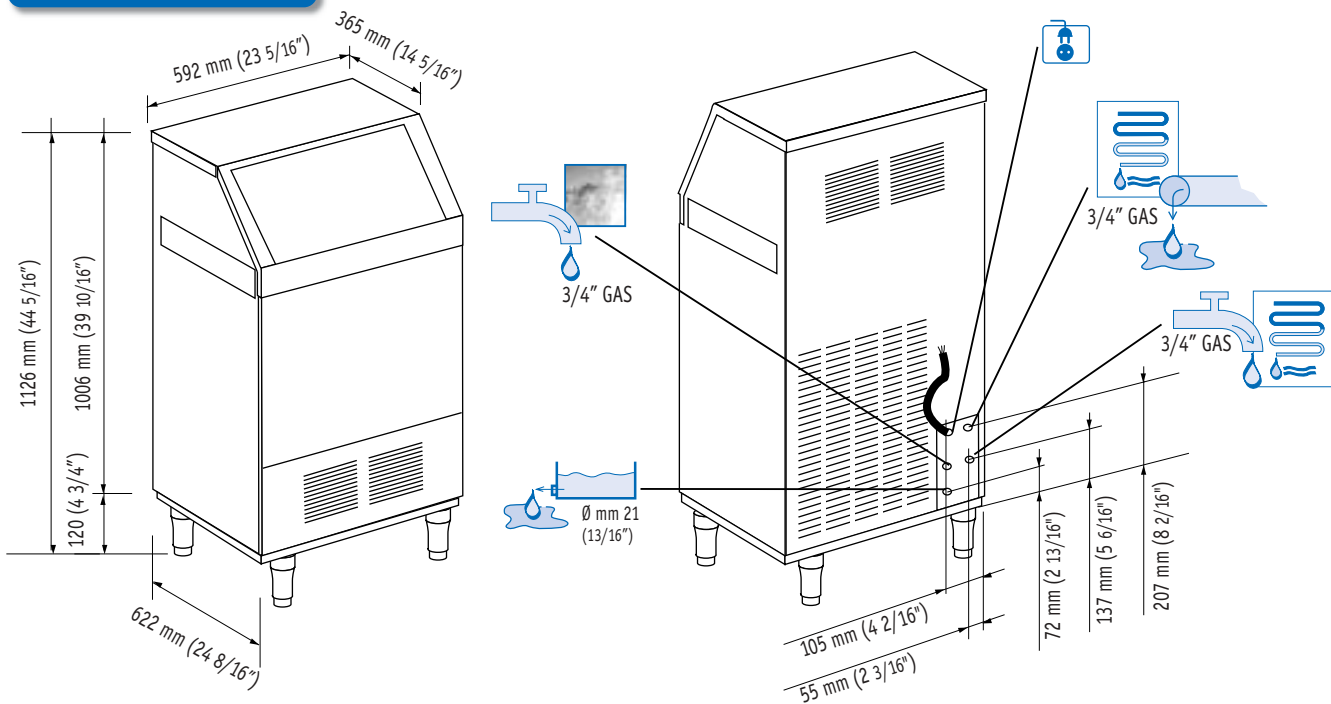

This product qualifies for the following listings:

AF 100

	[Btu/h] [W]	[Btu/h] [W]	[Ømm ²]	[W]	FUSE	[kWh]	[L/h]	[gal/h]	[kg]	[lbs]	[kg]	[lbs]
AF 100 AS	2290 670	2290 670	3 x 1.5	400	10 A	9	2.7	0.7	63	139	73	161