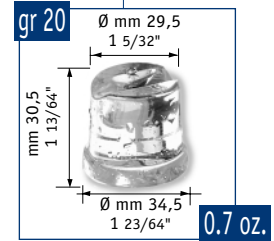

Scotsman® ICE two

ICE one
ICE two
ICE three

GOURMET ICE CUBE